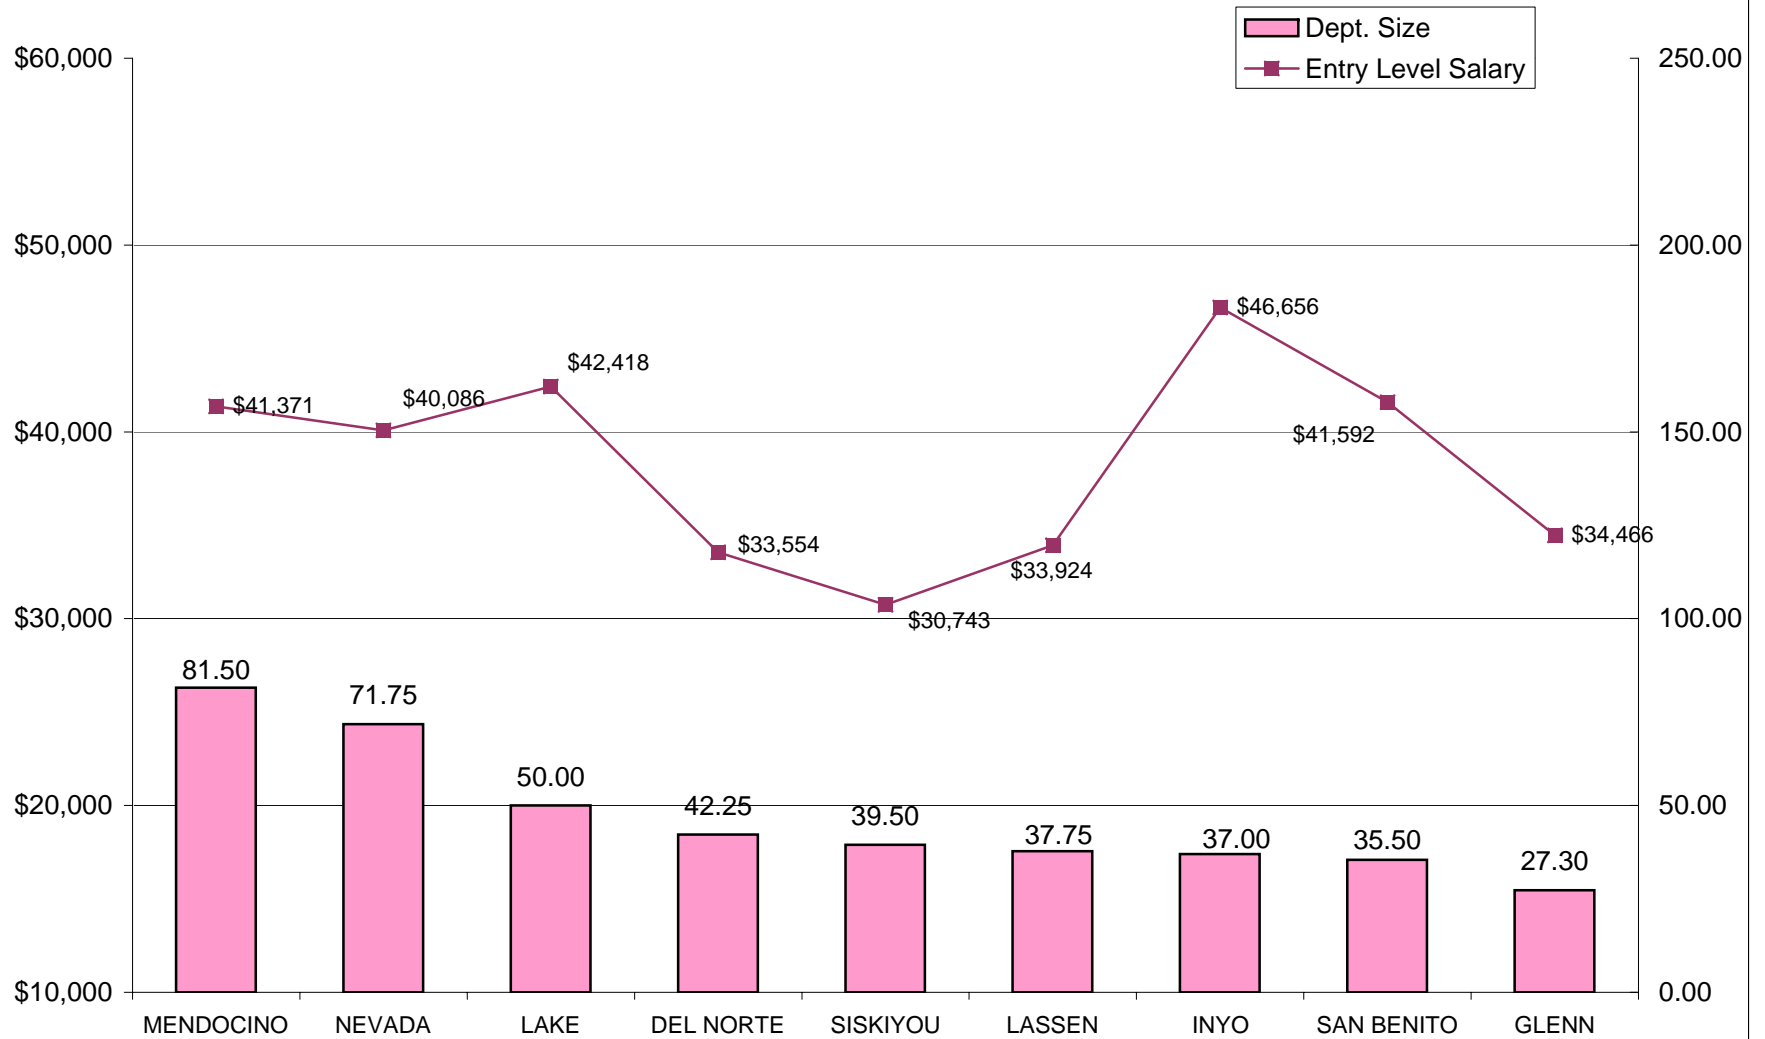

INSTITUTIONS - GENERIC F
RELATIVE RANKING OF ENTRY LEVEL STAFF SALARIES TO DEPARTMENT SIZE

DEPARTMENTS RANKED 37-53 IN SIZE- FTE POSITIONS

The missing Counties in the range 37-53 (Amador, Calaveras, Colusa, Mariposa, San Francisco-Adult, Sierra, Sutter, and Tuolumne) do not have F Positions