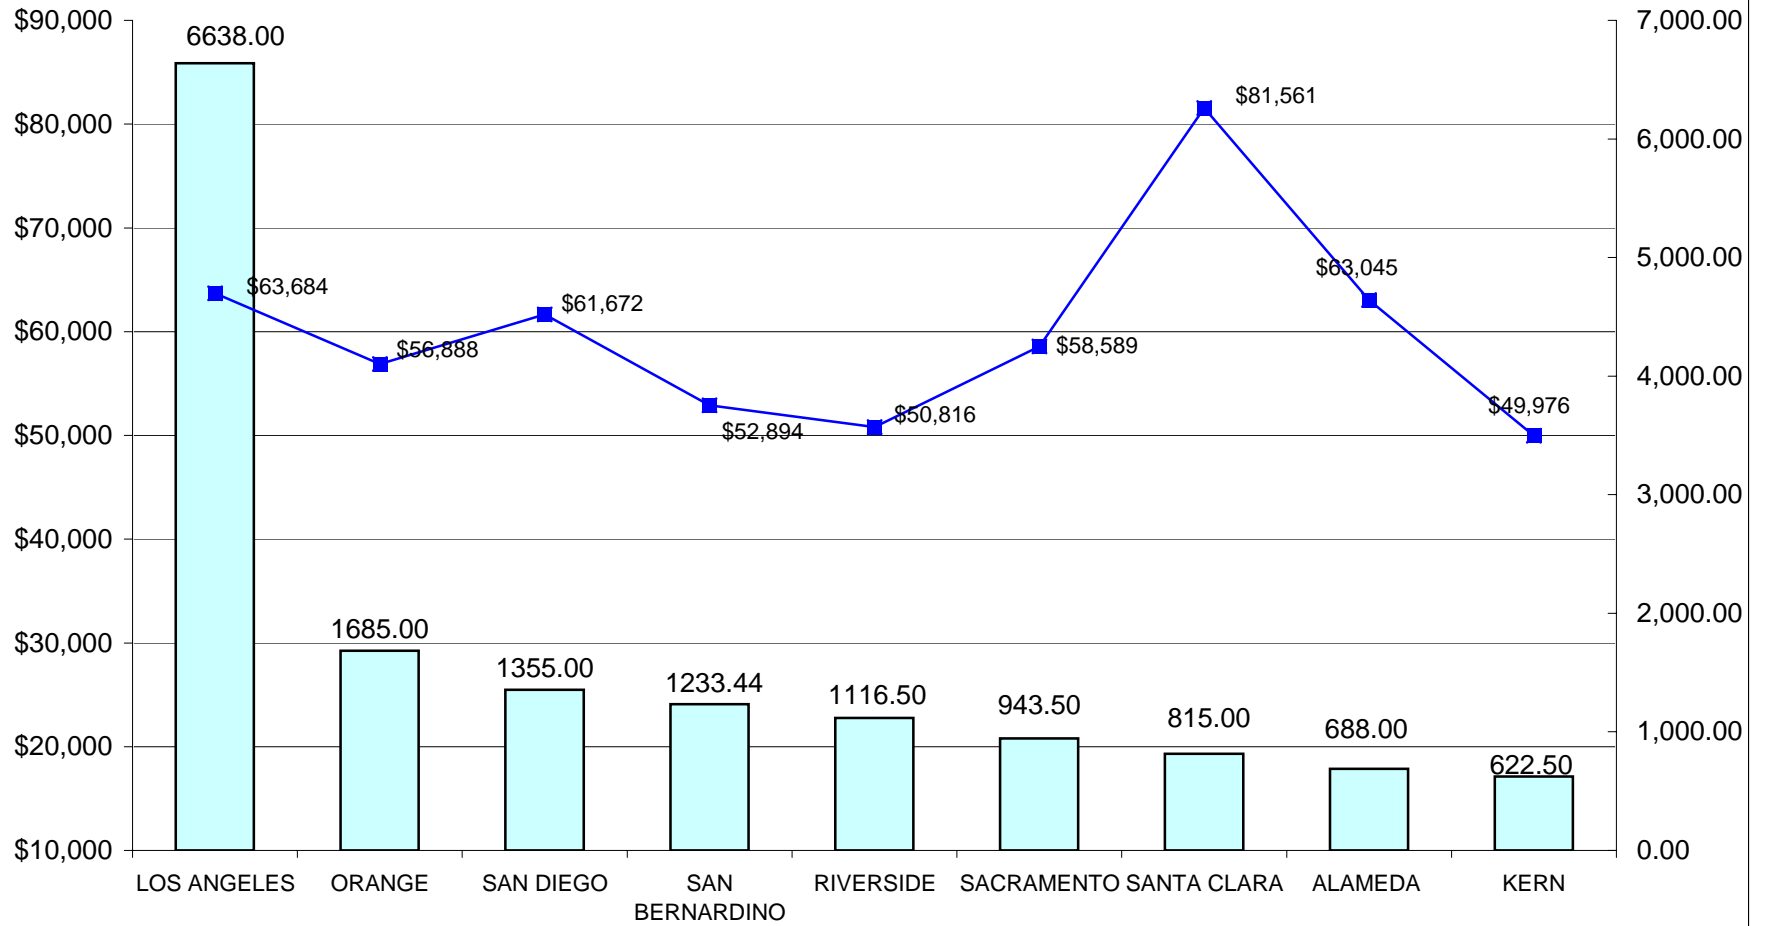

**INSTITUTIONS - GENERIC G
RELATIVE RANKING OF JOURNEY LEVEL STAFF SALARIES TO DEPARTMENT
SIZE**

Dept. Size
■ Journey Level Salary

NINE LARGEST DEPARTMENTS - FTE POSITIONS