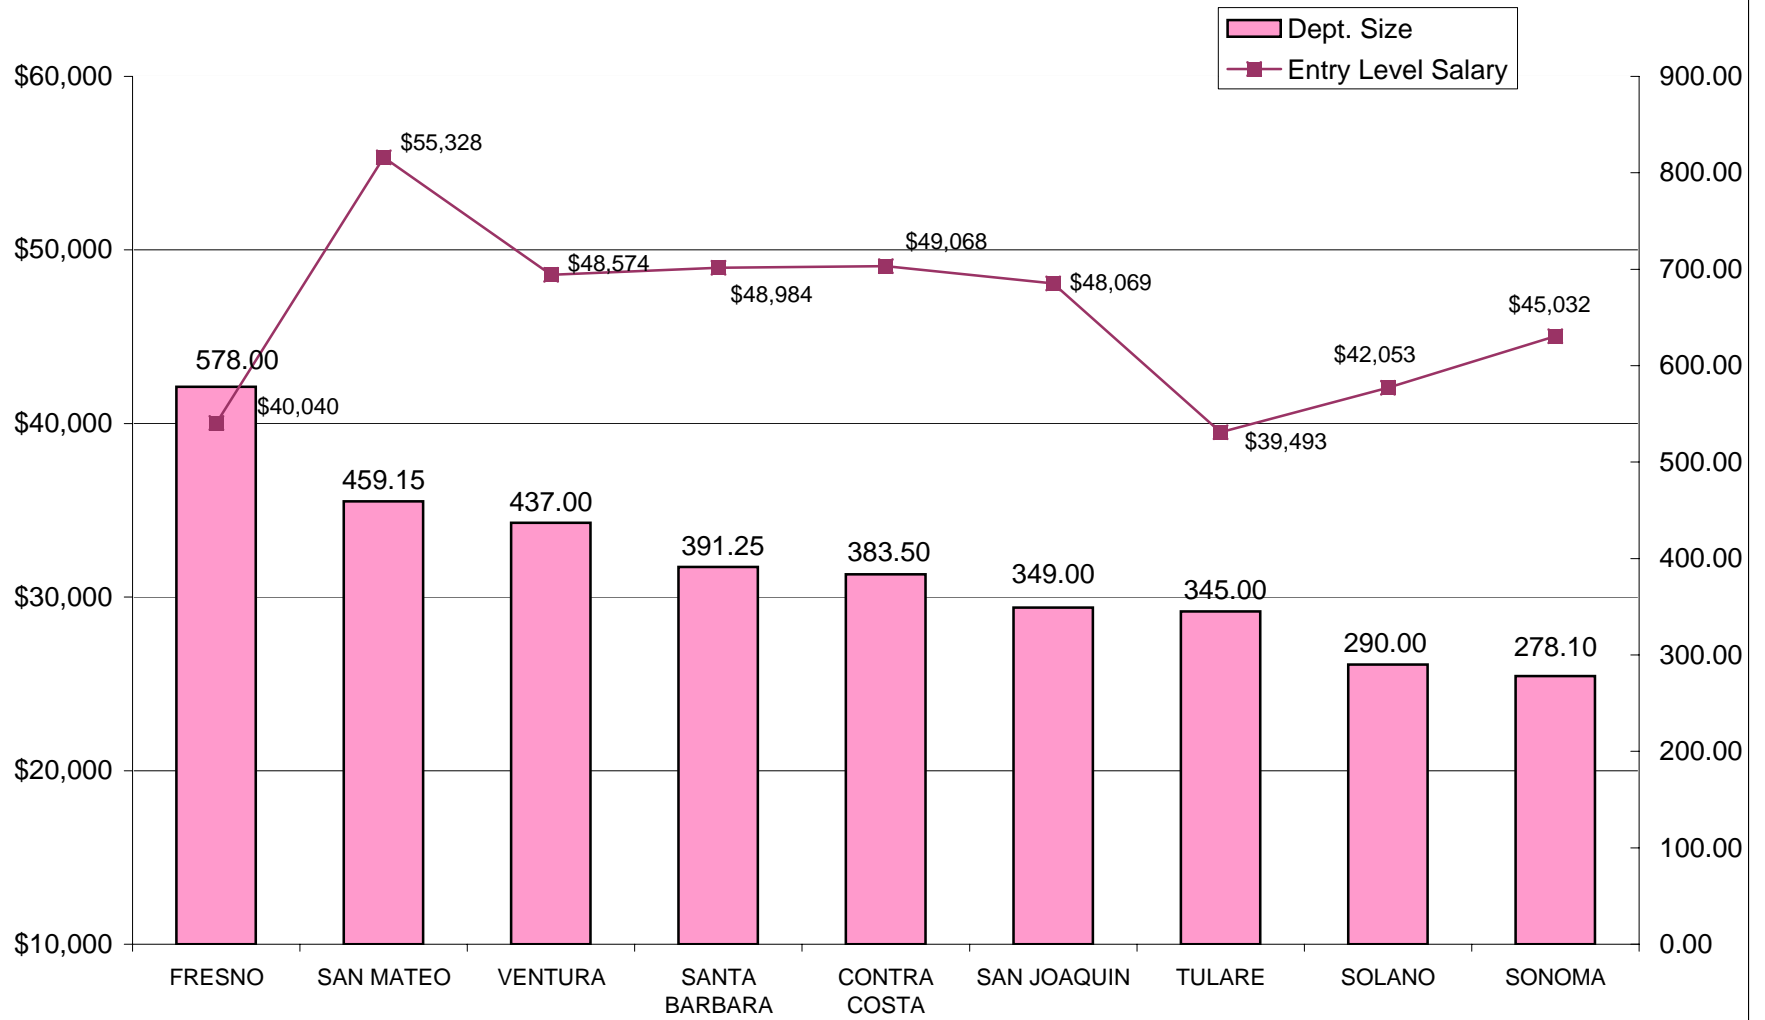

INSTITUTIONS - GENERIC F
RELATIVE RANKING OF ENTRY LEVEL STAFF SALARIES TO DEPARTMENT SIZE

DEPARTMENTS RANKED 10-18 IN SIZE- FTE POSITIONS