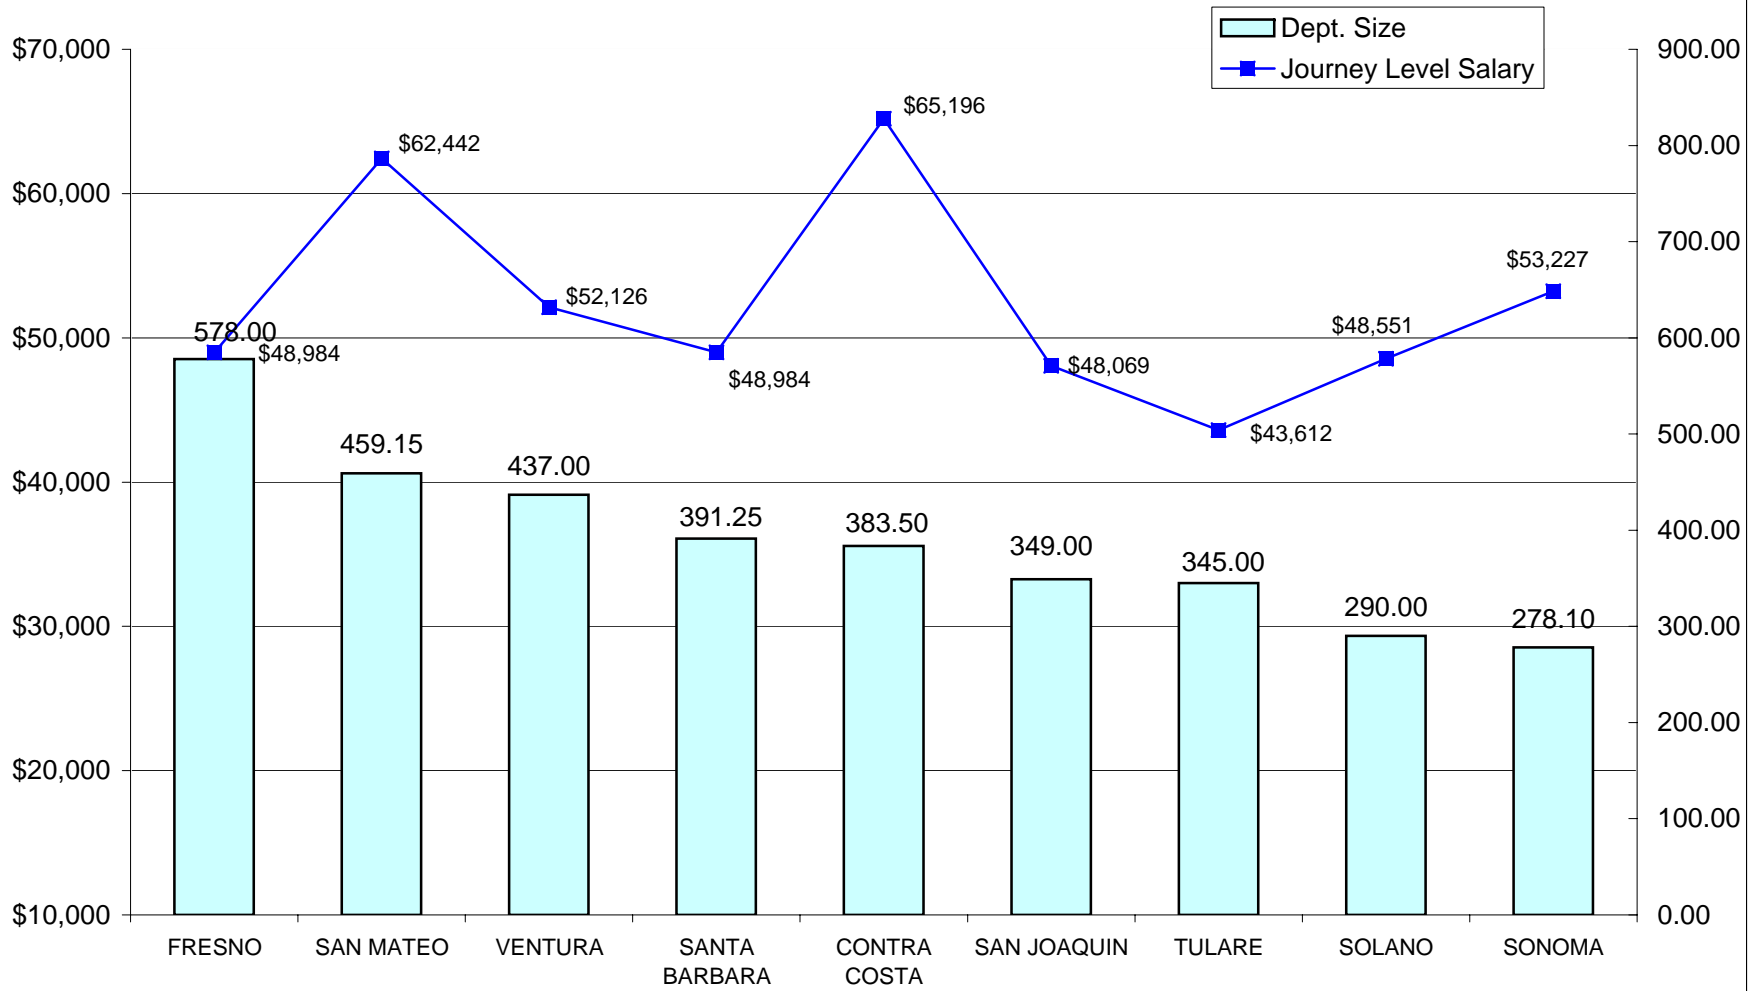

INSTITUTIONS - GENERIC G
RELATIVE RANKING OF JOURNEY LEVEL STAFF SALARIES TO DEPARTMENT SIZE

DEPARTMENTS RANKED 10-18 IN SIZE- FTE POSITIONS