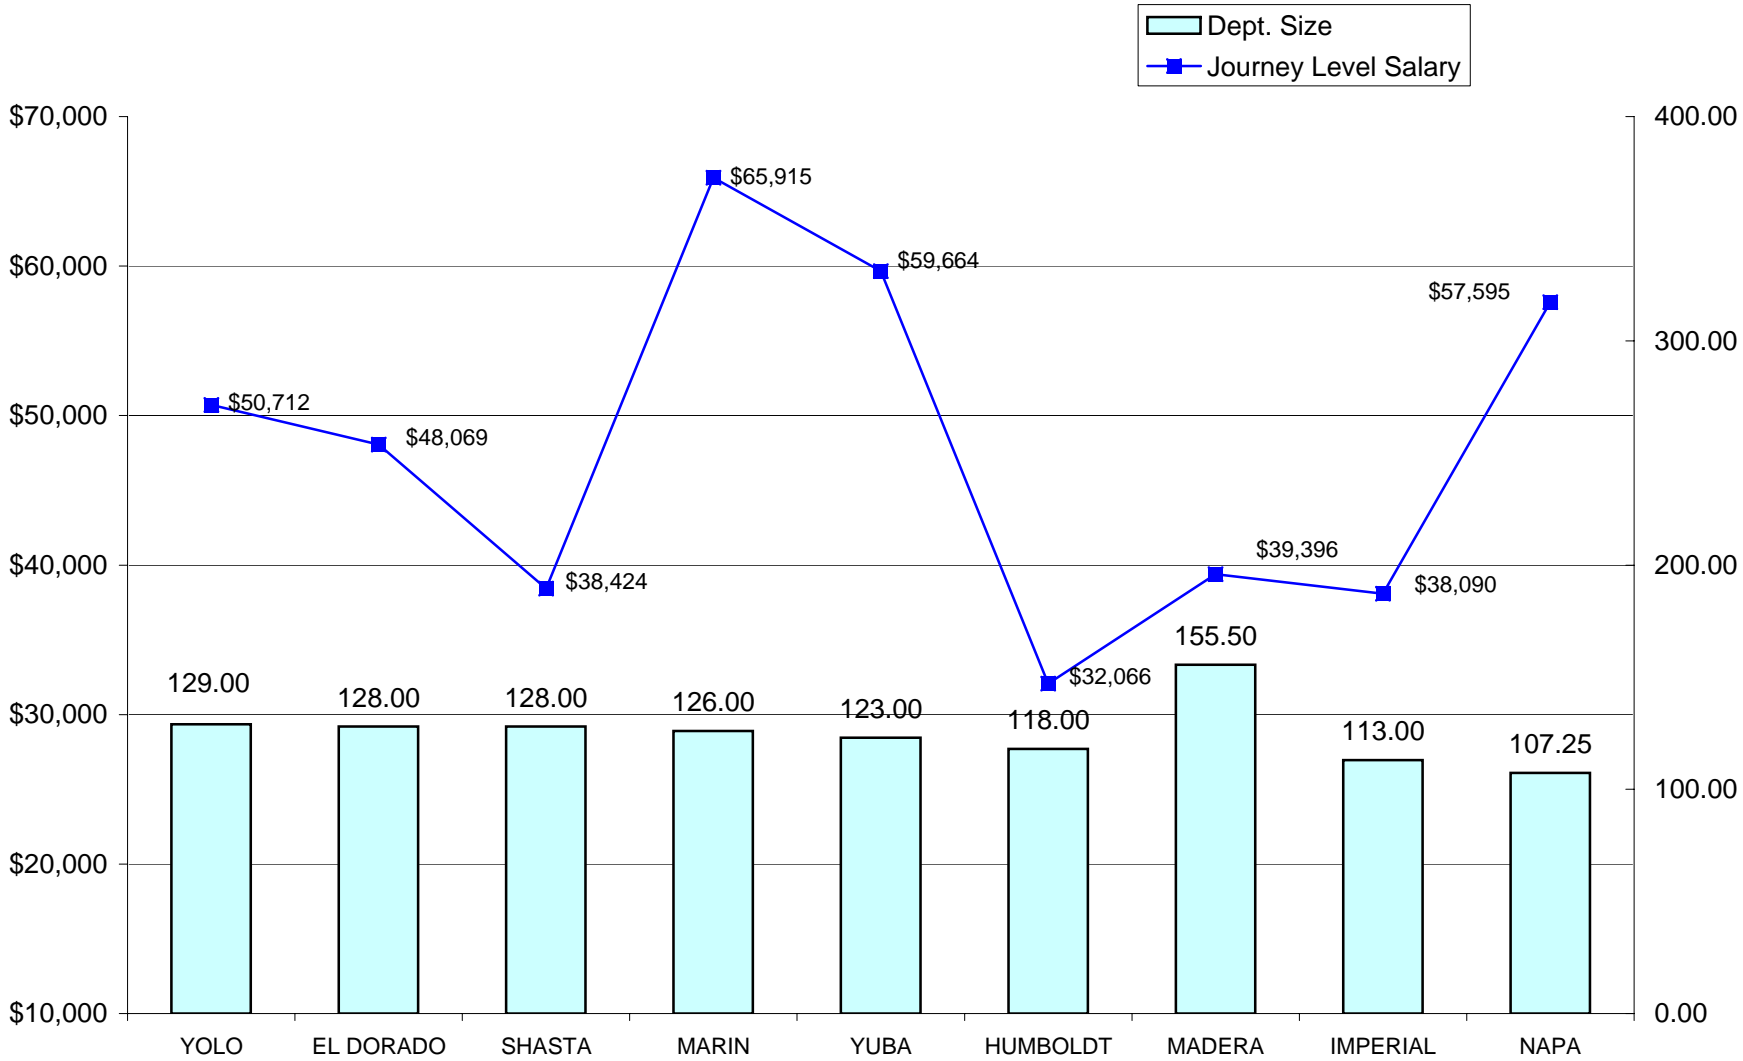

**INSTITUTIONS - GENERIC G
RELATIVE RANKING JOURNEY LEVEL STAFF SALARIES TO DEPARTMENT SIZE**

DEPARTMENTS RANKED 28-36 IN SIZE- FTE POSITIONS