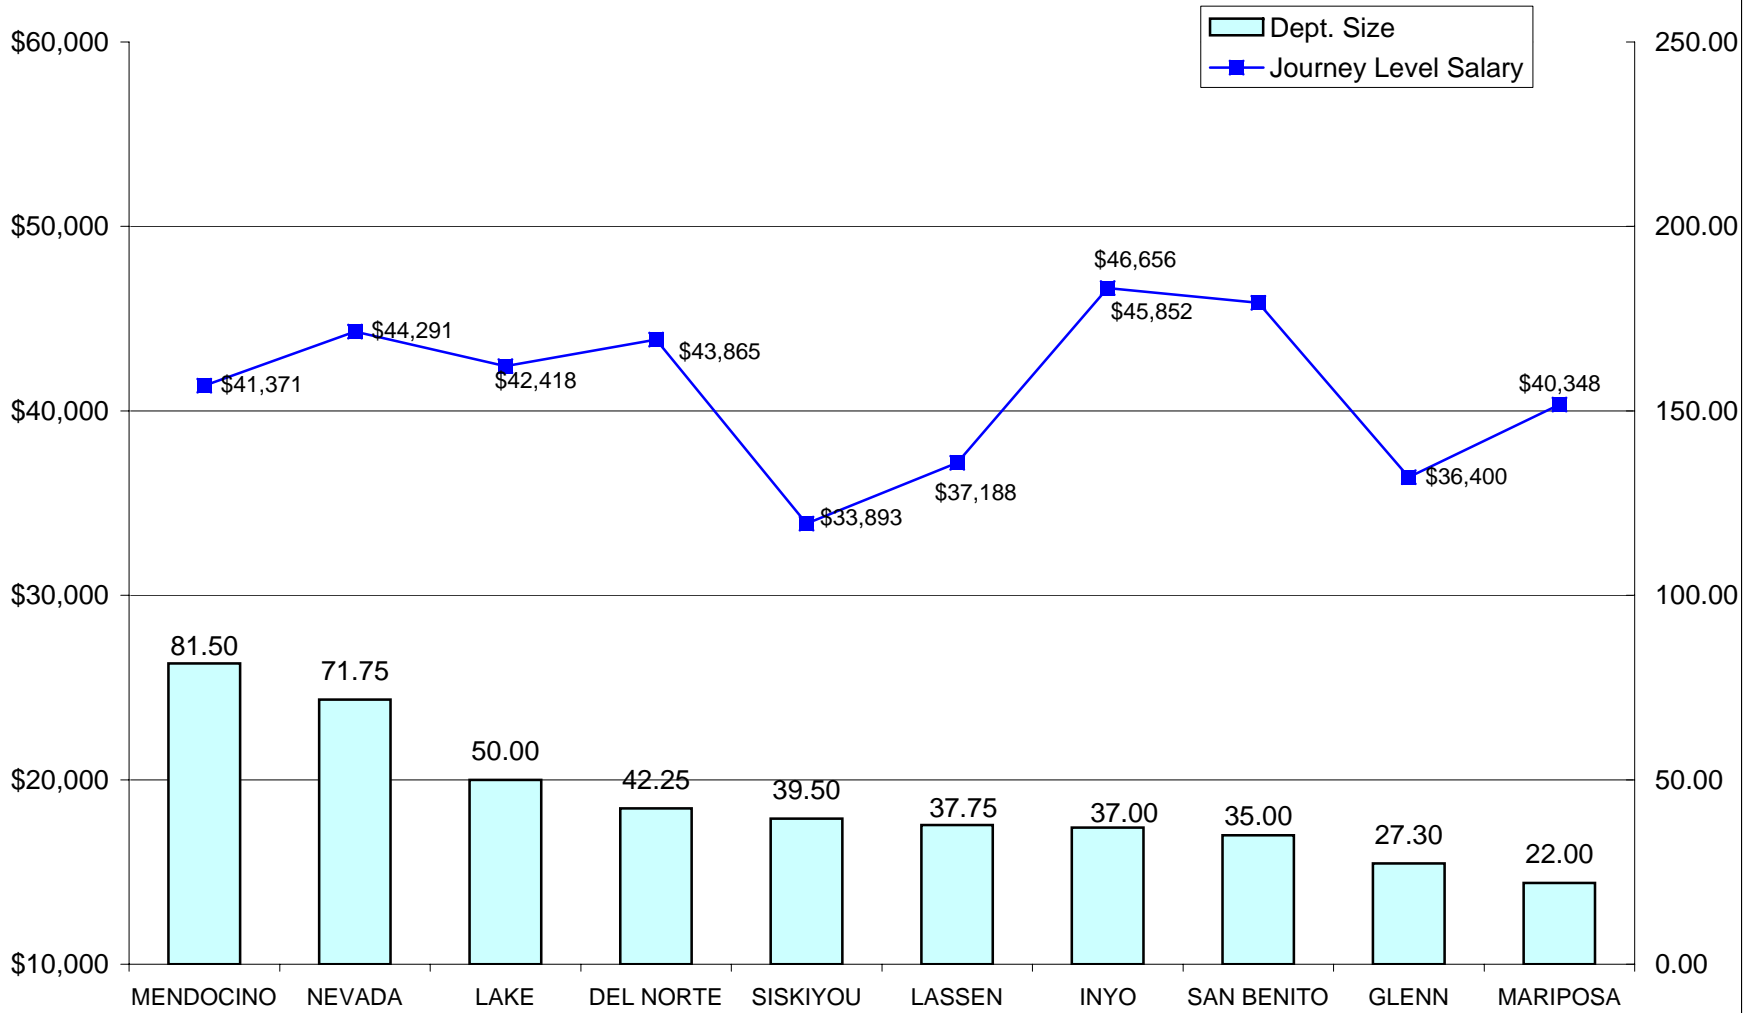

**INSTITUTIONS - GENERIC G
RELATIVE RANKING OF JOURNEY LEVEL STAFF SALARIES TO DEPARTMENT
SIZE**

DEPARTMENTS RANKED 37-53 IN SIZE- FTE POSITIONS

The missing Counties in the range 37-53 (Amador, Calaveras, Colusa, San Francisco-Adult, Sierra, Sutter, and Tuolumne) do not have G Positions