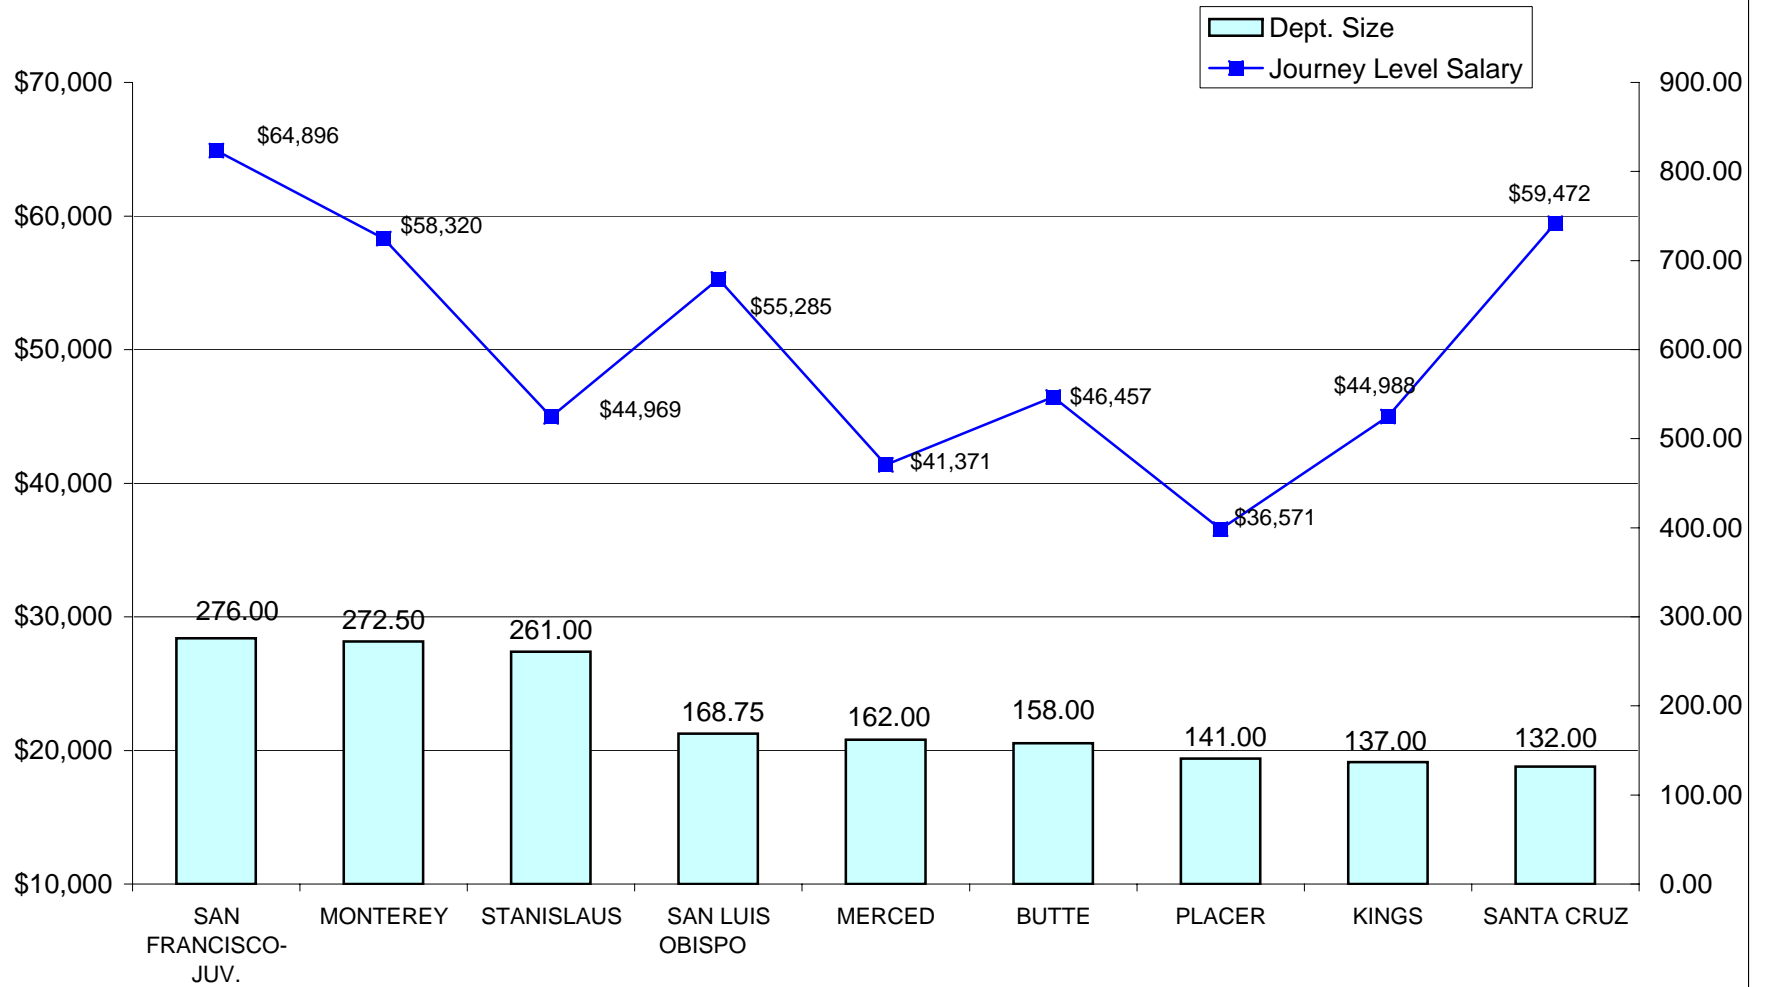

**INSTITUTIONS - GENERIC G
RELATIVE RANKING OF JOURNEY LEVEL STAFF SALARIES TO DEPARTMENT
SIZE**

DEPARTMENTS RANKED 19-27 IN SIZE- FTE POSITIONS