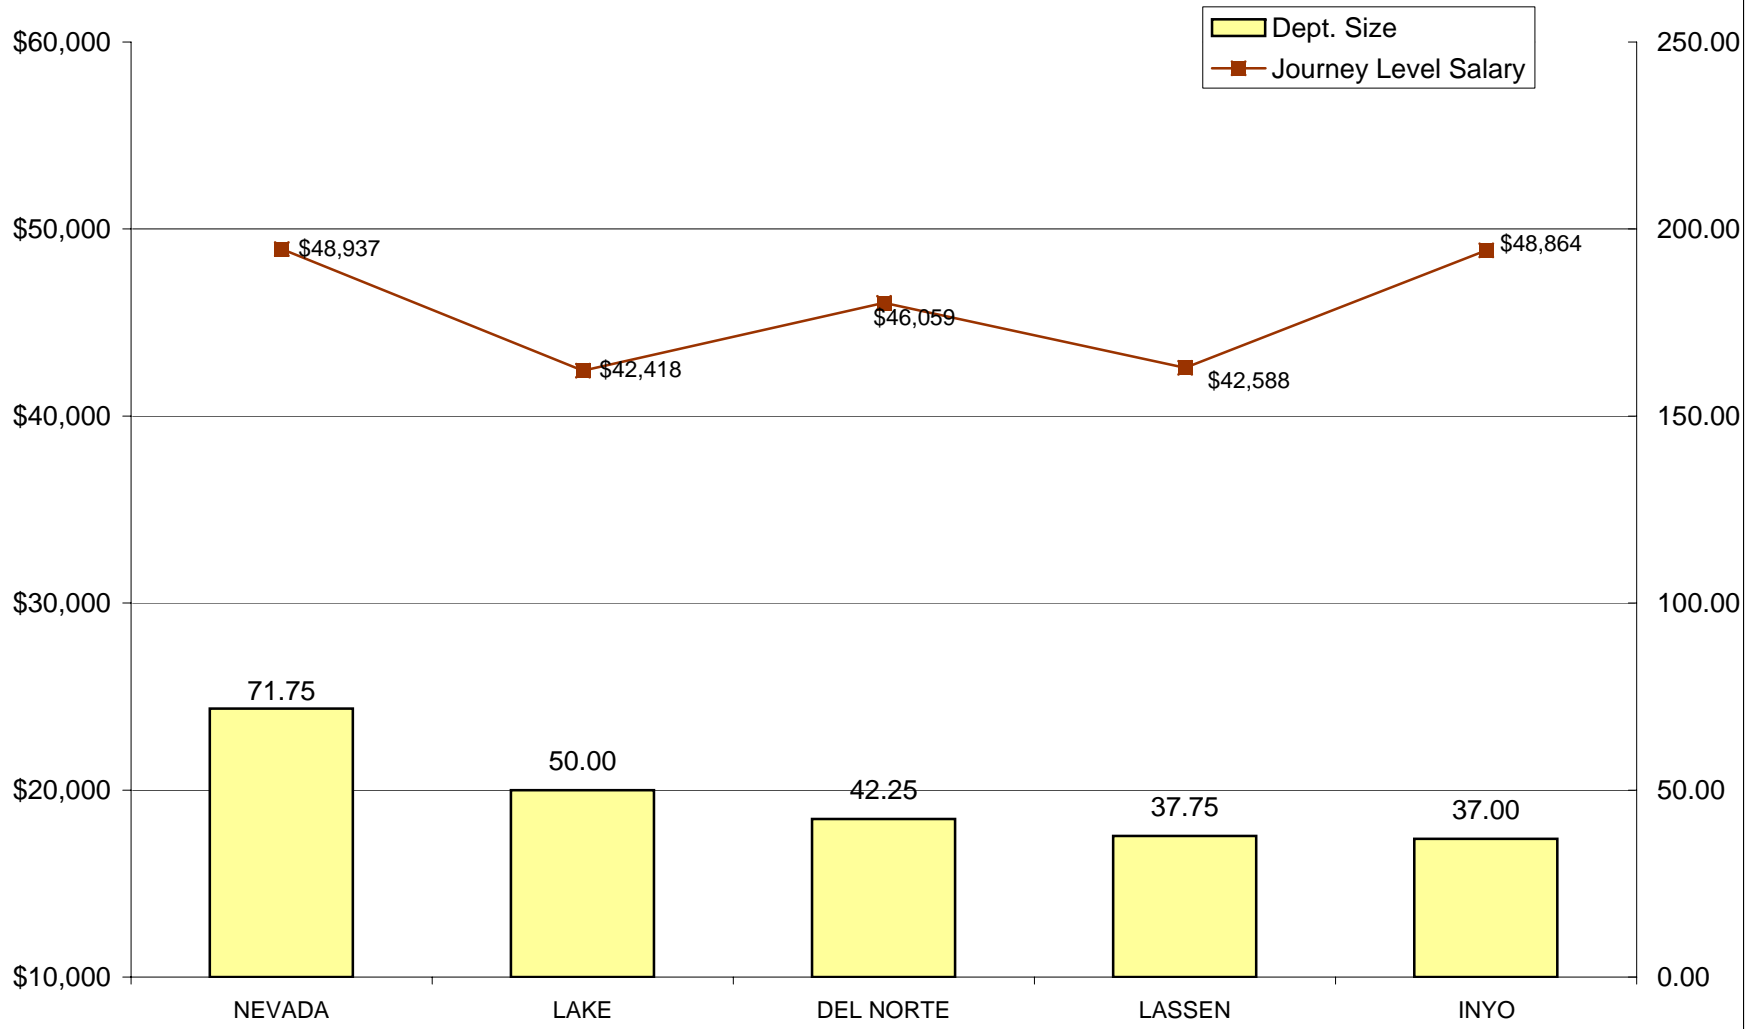

2008

SALARY SURVEY

OF

CALIFORNIA PROBATION DEPARTMENTS

PREPARED BY THE
Orange County Probation Department

INSTITUTIONS - GENERIC H
RELATIVE RANKING SENIOR STAFF SALARIES TO DEPARTMENT SIZE
 (Humboldt County does not have an H position)

Dept. Size
 Journey Level Salary

DEPARTMENTS RANKED 28-36 IN SIZE- FTE POSITIONS

**INSTITUTIONS - GENERIC H
RELATIVE RANKING OF SENIOR STAFF SALARIES TO DEPARTMENT SIZE**

DEPARTMENTS RANKED 37-53 IN SIZE- FTE POSITIONS