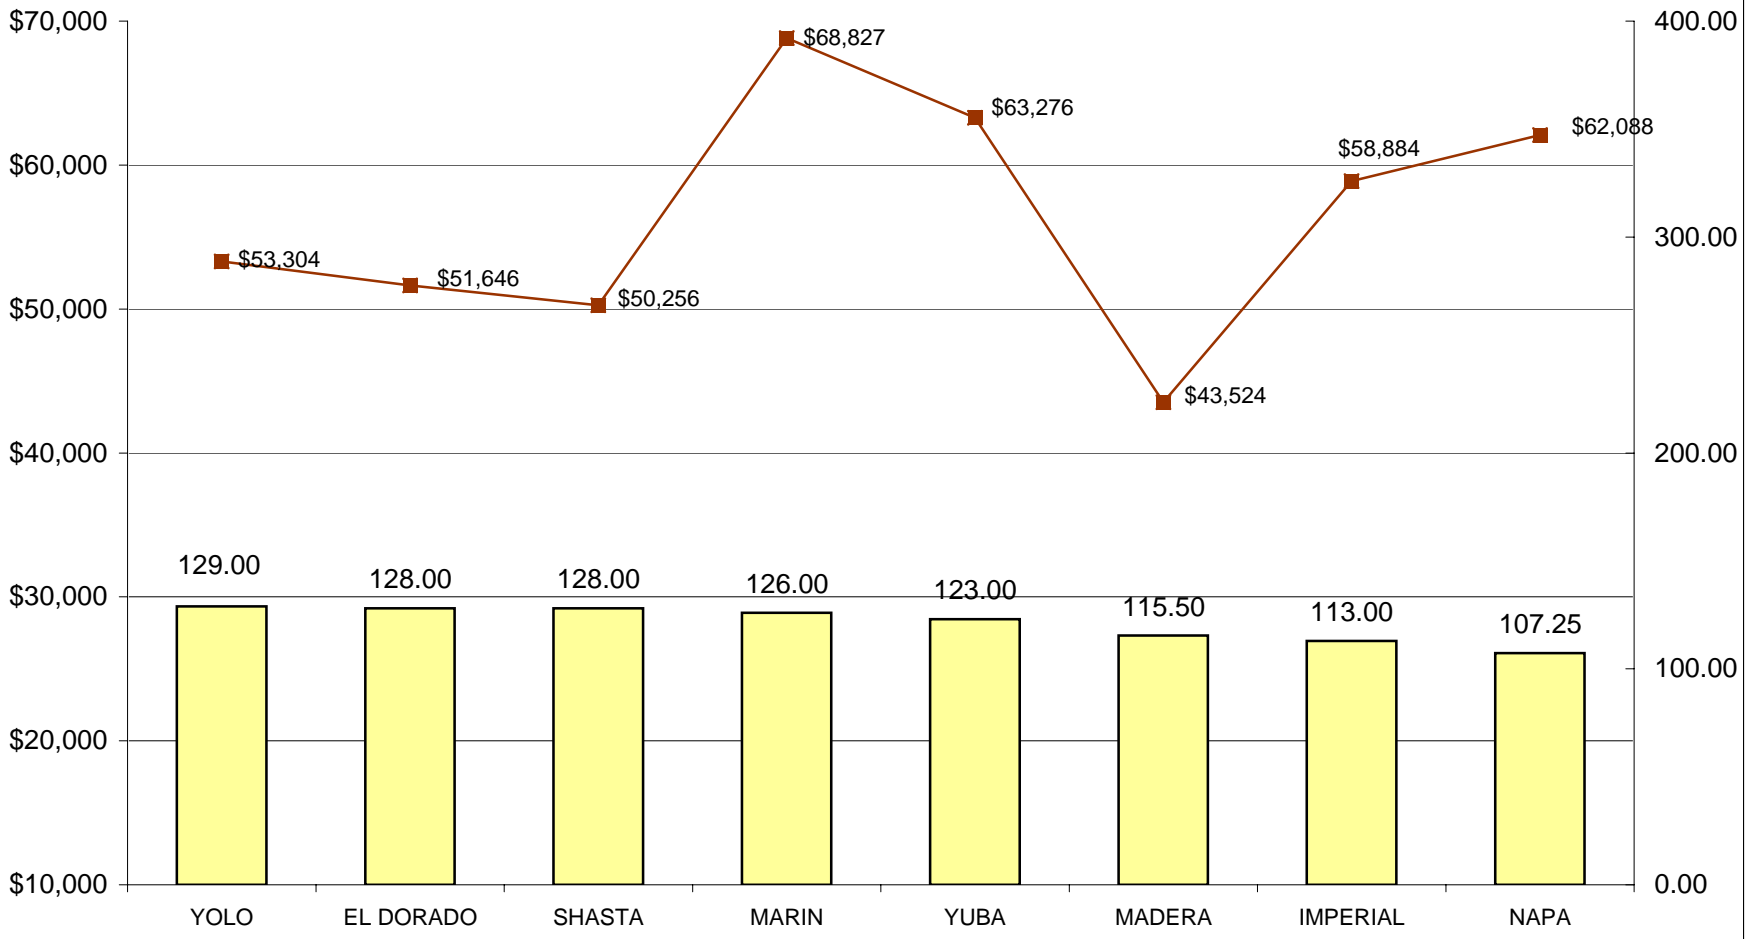

2008

SALARY SURVEY

OF

CALIFORNIA PROBATION DEPARTMENTS

PREPARED BY THE
Orange County Probation Department

INSTITUTIONS - GENERIC H
RELATIVE RANKING SENIOR STAFF SALARIES TO DEPARTMENT SIZE
 (Humboldt County does not have an H position)

Dept. Size
 Journey Level Salary

DEPARTMENTS RANKED 28-36 IN SIZE- FTE POSITIONS

**INSTITUTIONS - GENERIC H
RELATIVE RANKING OF SENIOR STAFF SALARIES TO DEPARTMENT SIZE**

DEPARTMENTS RANKED 37-53 IN SIZE- FTE POSITIONS