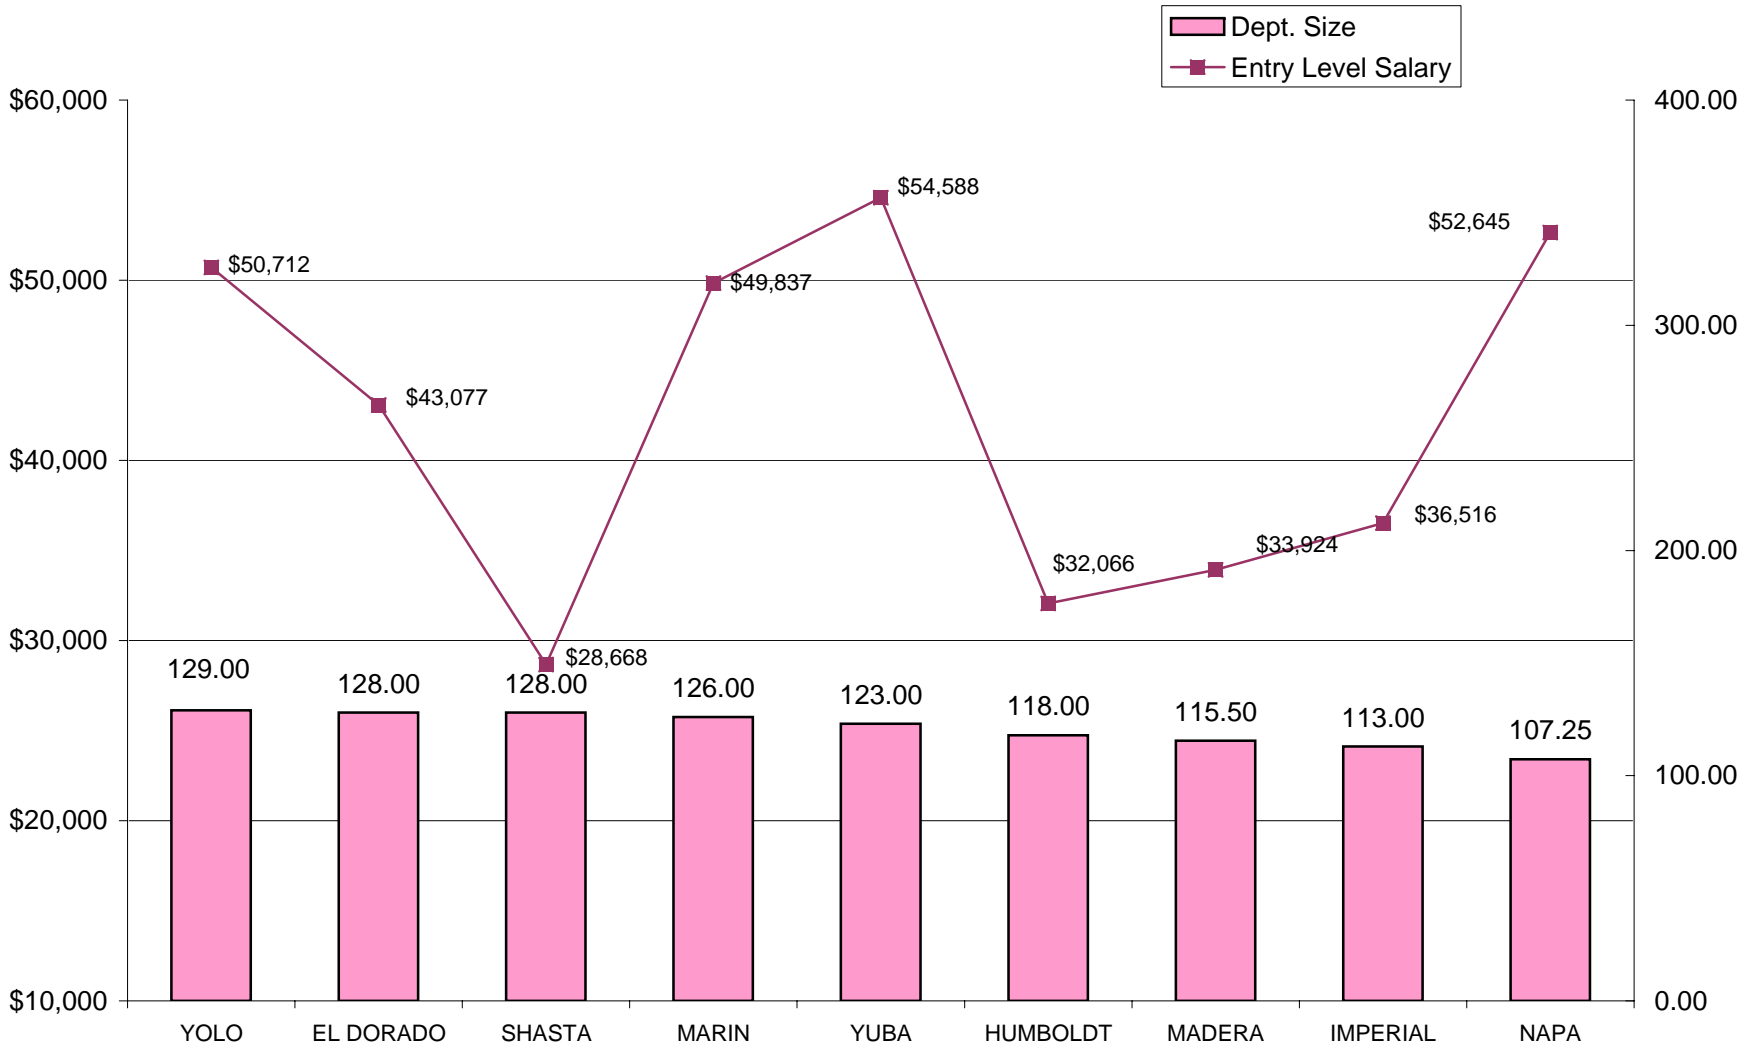

INSTITUTIONS - GENERIC F
RELATIVE RANKING OF ENTRY LEVEL STAFF SALARIES TO DEPARTMENT SIZE

NINE LARGEST DEPARTMENTS - FTE POSITIONS

INSTITUTIONS - GENERIC F
RELATIVE RANKING OF ENTRY LEVEL STAFF SALARIES TO DEPARTMENT SIZE

DEPARTMENTS RANKED 10-18 IN SIZE- FTE POSITIONS

INSTITUTIONS - GENERIC F
RELATIVE RANKING OF ENTRY LEVEL STAFF SALARIES TO DEPARTMENT SIZE

DEPARTMENTS RANKED 19-27 IN SIZE- FTE POSITIONS

INSTITUTIONS - GENERIC F
RELATIVE RANKING ENTRY LEVEL STAFF SALARIES TO DEPARTMENT SIZE