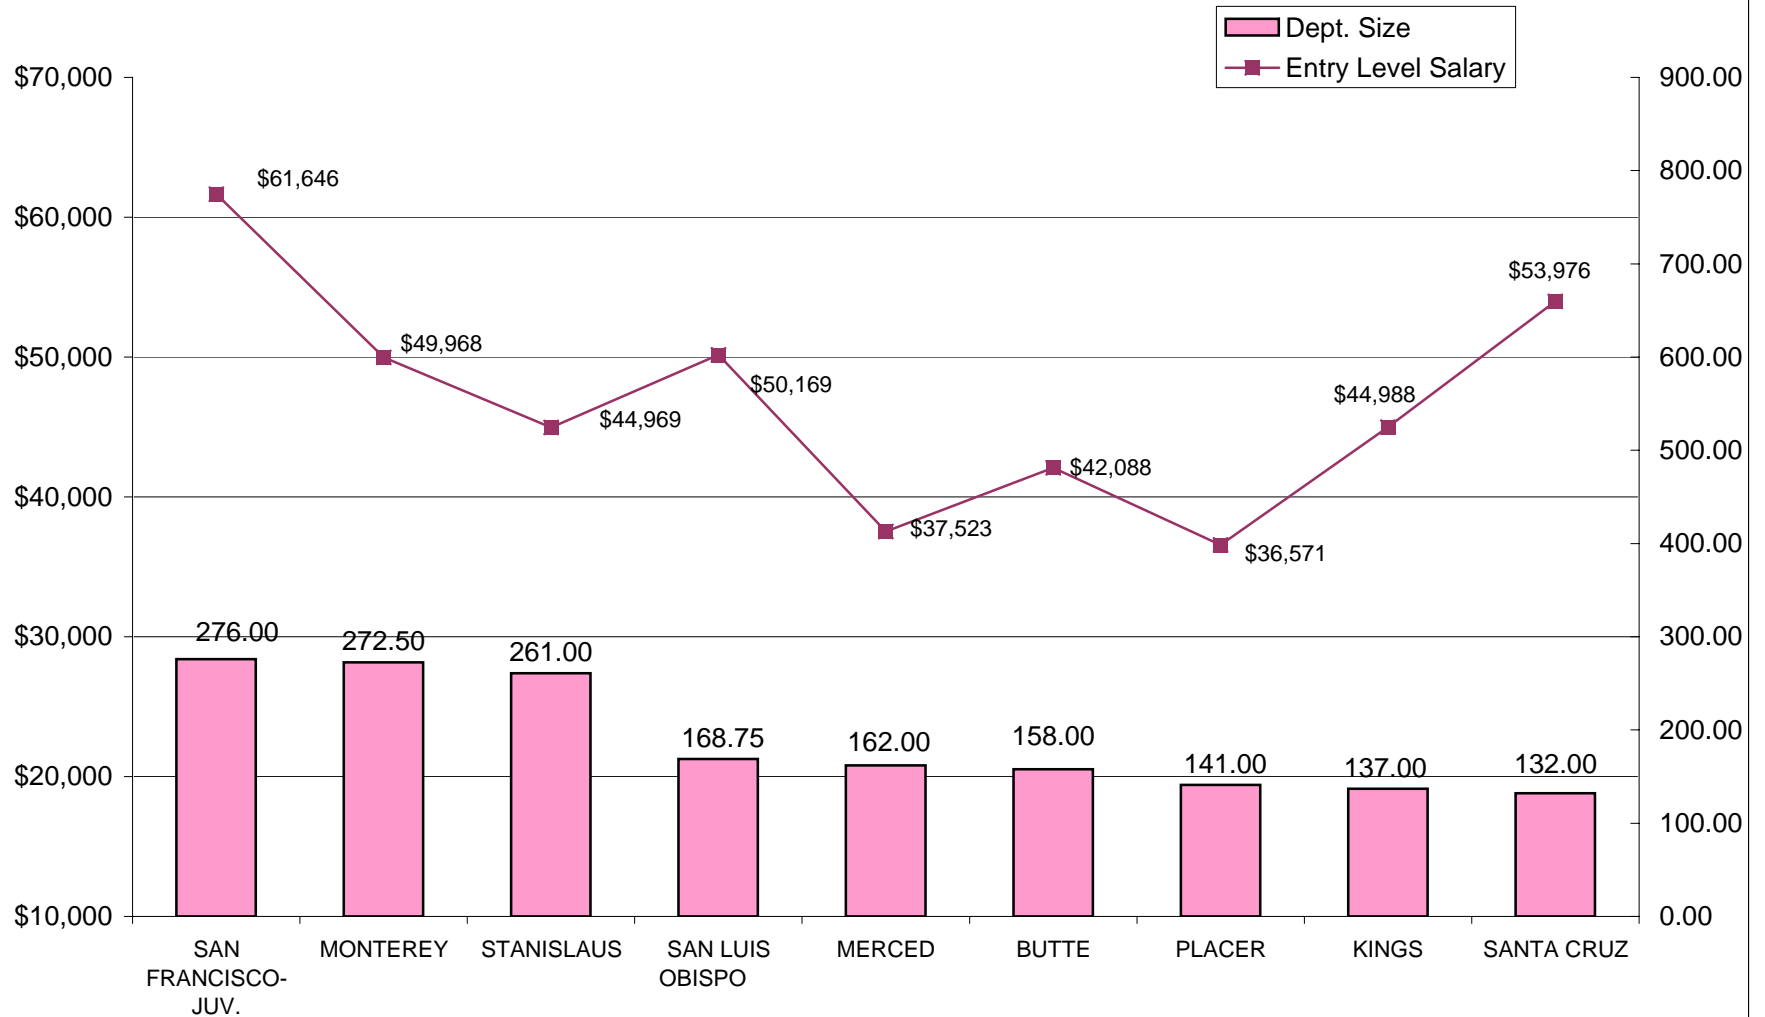

INSTITUTIONS - GENERIC F
RELATIVE RANKING OF ENTRY LEVEL STAFF SALARIES TO DEPARTMENT SIZE

DEPARTMENTS RANKED 19-27 IN SIZE- FTE POSITIONS