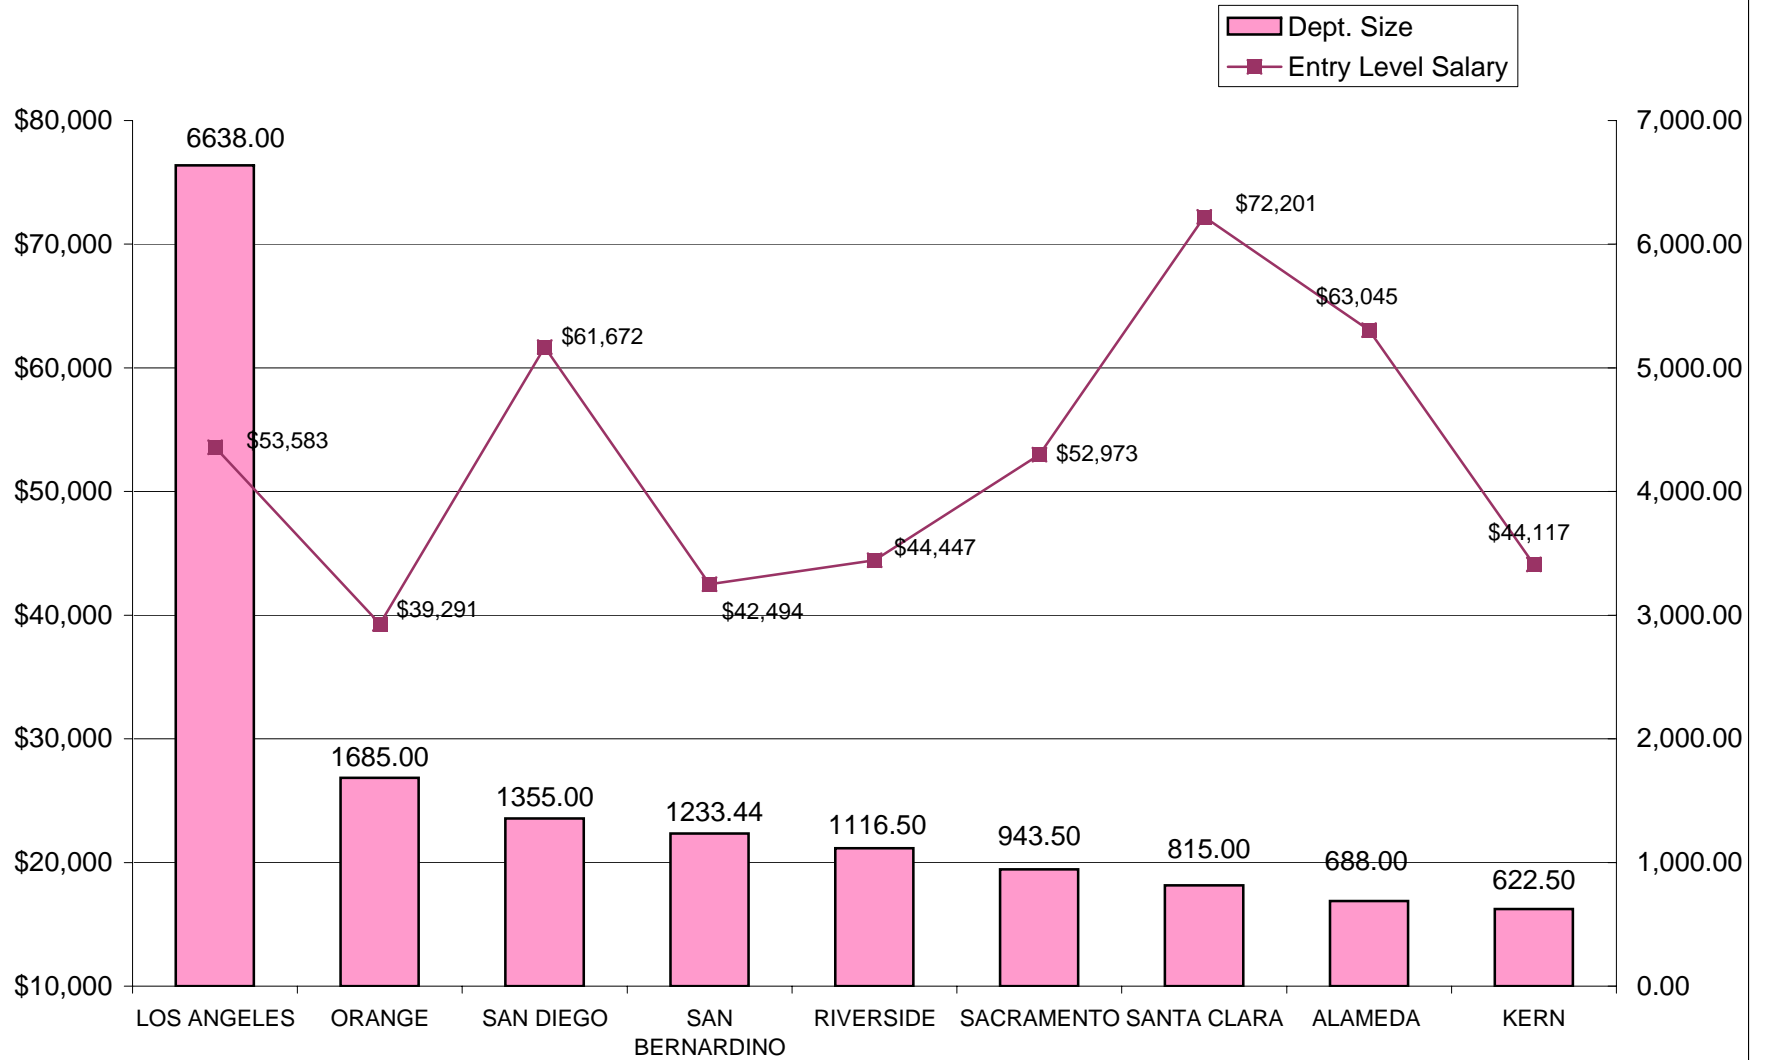

INSTITUTIONS - GENERIC F
RELATIVE RANKING OF ENTRY LEVEL STAFF SALARIES TO DEPARTMENT SIZE

NINE LARGEST DEPARTMENTS - FTE POSITIONS