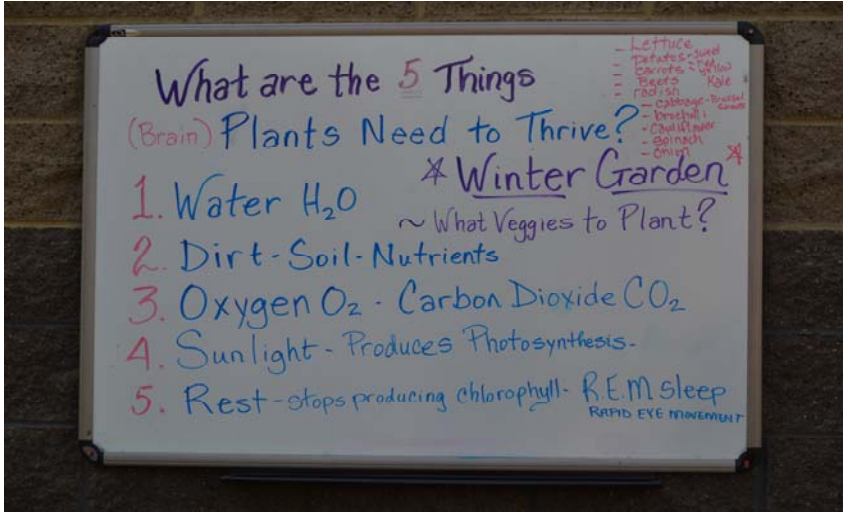

CHIEF PROBATION OFFICERS OF CALIFORNIA