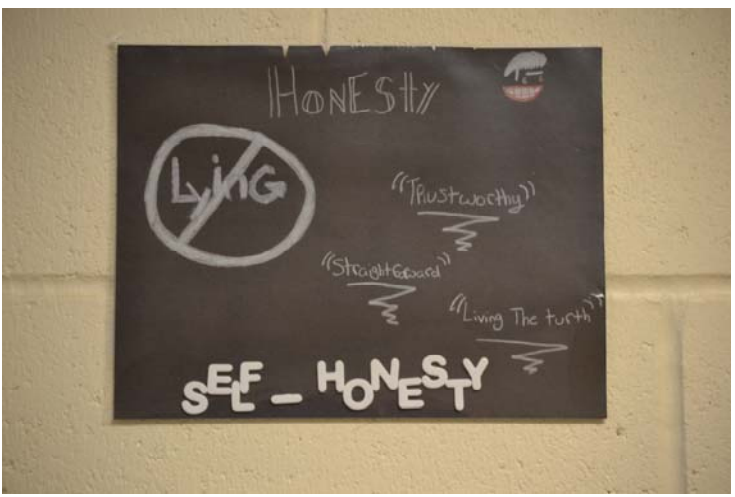

CHIEF PROBATION OFFICERS OF CALIFORNIA

CHIEF PROBATION OFFICERS OF CALIFORNIA

Juvenile Justice Facilities in the 21st Century
- Shasta County Probation's Juvenile
Rehabilitation Facility

CHIEF PROBATION OFFICERS OF CALIFORNIA

CHIEF PROBATION OFFICERS OF CALIFORNIA

Juvenile Justice Facilities in the 21st Century
- Shasta County Probation's Juvenile
Rehabilitation Facility

CHIEF PROBATION OFFICERS OF CALIFORNIA

CHIEF PROBATION OFFICERS OF CALIFORNIA

Juvenile Justice Facilities in the 21st Century
- Shasta County Probation's Juvenile
Rehabilitation Facility

CHIEF PROBATION OFFICERS OF CALIFORNIA

CHIEF PROBATION OFFICERS OF CALIFORNIA

Juvenile Justice Facilities in the 21st Century
- Shasta County Probation's Juvenile
Rehabilitation Facility